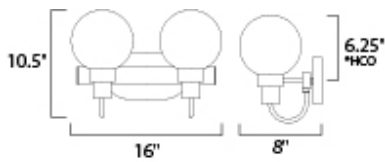

*height from center of outlet to the top of the fixture

MEASUREMENTS

DIMENSION : 16" W x 10.5" H x 8" Ext
 BACK PLATE : 7.88" W 6.25" HCO
 HANGING WEIGHT : 5.36 lb

LAMPING

INPUT VOLTAGE : 120V
 LUMENS : 0 Rated
 BULB : 2 x 60W Incandescent E12 Candelabra , 120W Total
 BULB INCLUDED : (Not Included)
 DIMMABLE : Yes