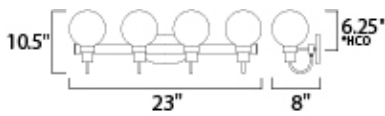

\*height from center of outlet to the top of the fixture

**MEASUREMENTS**

DIMENSION : 33" W x 10.5" H x 8" Ext  
 BACK PLATE : 7.88" W 6.25" HCO  
 HANGING WEIGHT : 5.36 lb

**LAMPING**

INPUT VOLTAGE : 120V  
 LUMENS : 0 Rated  
 BULB : 4 x 60W Incandescent E12 Candelabra , 240W Total  
 BULB INCLUDED : (Not Included)  
 DIMMABLE : Yes