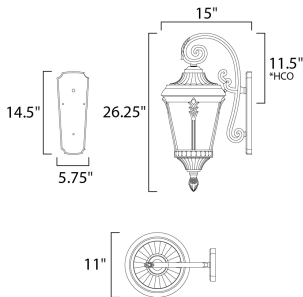

PRODUCT DESCRIPTION

Featuring a Die Cast frame of Black with clear Water Glass and added detail to the support rails, the Sentry collection represents a timeless classic reborn.