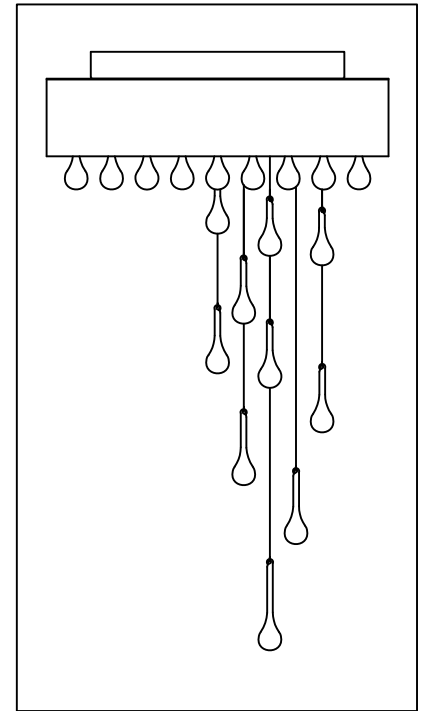

ENGLISH

Specification of installation

In order to ensure safety use, please notice the following items:

- Read and understand the whole Specification.
- Suitable for the use of 110~130V and 60Hz.
- Please wear gloves as installment and avoid rot on the surface of plating.
- Must be installed on the fixed places and be checked annually.
- Please turn off the lighting source by soft cloth as cleaning prohibited to use of rotted detergent.
- Please connect with the local sales service center when there are any abnormality.

- 1 Wall anchor
- 2 Mounting
- 3 Self-tapping screw
- 4 Terminal
- 5 Screw
- 6 G4 bulb
- 7 Crystal

Product coding: 30720CLAL

Crystal hanging diagrammatic sketch