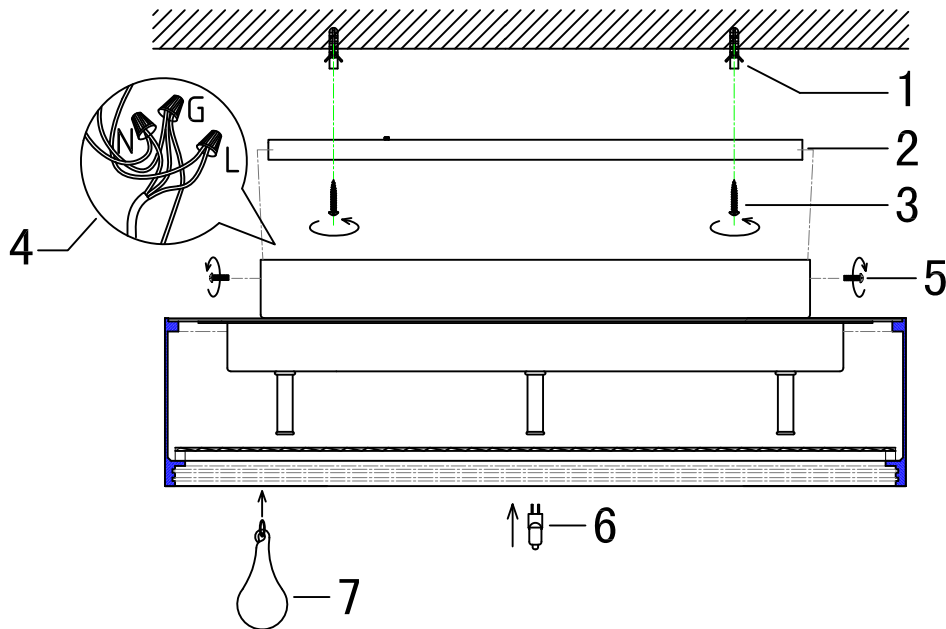

ENGLISH

Specification of installation

In order to ensure safety use, please notice the following items:

- Read and understand the whole Specification.
- Suitable for the use of 110~130V and 60Hz.
- Please wear gloves as installment and avoid rot on the surface of plating.
- Must be installed on the fixed places and be checked annually.
- Please turn off the lighting source by soft cloth as cleaning prohibited to use of rotted detergent.
- Please connect with the local sales service center when there are any abnormality.

- 1 Wall anchor
- 2 Mounting
- 3 Self-tapping screw
- 4 Terminal
- 5 Screw
- 6 G4 bulb
- 7 Crystal

Product coding: 30720CLAL

Crystal hanging diagrammatic sketch