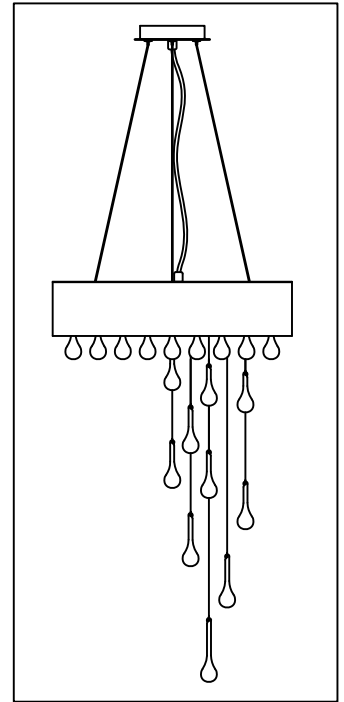

ENGLISH

Specification of installation

In order to ensure safety use, please notice the following items:

- Read and understand the whole Specification.
- Suitable for the use of 110~130V and 60Hz.
- Please wear gloves as installment and avoid rot on the surface of plating.
- Must be installed on the fixed places and be checked annually.
- Please turn off the lighting source by soft cloth as cleaning prohibited to use of rotted detergent.
- Please connect with the local sales service center when there are any abnormality.

- 1 Wall anchor
- 2 Mounting
- 3 Self-tapping screw
- 4 Terminal
- 5 Screw
- 6 G4 bulb
- 7 Crystal

Product coding: 30724CLAL

Crystal hanging diagrammatic sketch