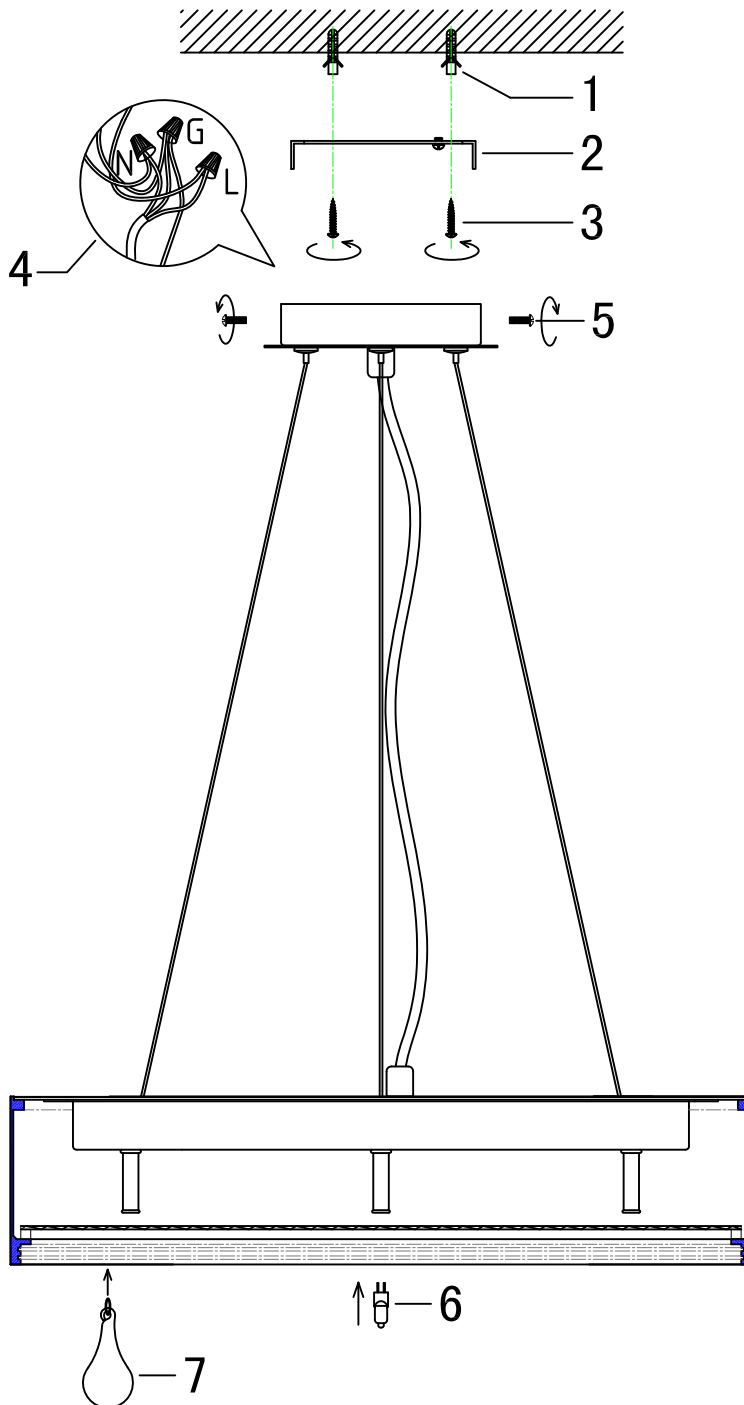

ENGLISH

Specification of installation

In order to ensure safety use, please notice the following items:

- Read and understand the whole Specification.
- Suitable for the use of 110~130V and 60Hz.
- Please wear gloves as installment and avoid rot on the surface of plating.
- Must be installed on the fixed places and be checked annually.
- Please turn off the lighting source by soft cloth as cleaning prohibited to use of rotted detergent.
- Please connect with the local sales service center when there are any abnormality.

- 1 Wall anchor
- 2 Mounting
- 3 Self-tapping screw
- 4 Terminal
- 5 Screw
- 6 G4 bulb
- 7 Crystal

Product coding: 30724CLAL

Crystal hanging diagrammatic sketch