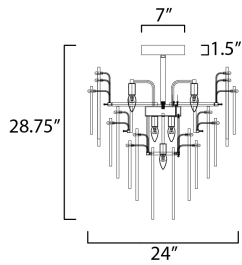

PRODUCT DESCRIPTION

Hand-formed glass petals of Clear and Champagne-tint suspend from a tiered frame of gold and accented with petals of solid metal finished in Gold Leaf. Numerous candelabra sockets are strategically placed within the fixture to create glimmer and elegance to this majestic collection.

MEASUREMENTS

- DIMENSION : 24" L x 24" W x 28.75" H
- MAX OAH : 28.75" OAH
- CANOPY : 7" W x 1.5" H x 7" L
- HANGING WEIGHT : 63.8 lb

LAMPING

- INPUT VOLTAGE : 120V
- BULB : 1 x 40W Incandescent E12 Candelabra , 400W Total
- BULB INCLUDED : (Not Included)
- DIMMABLE : Yes