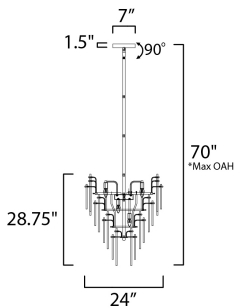

PRODUCT DESCRIPTION

Hand-formed glass petals of Clear and Champagne-tint suspend from a tiered frame of gold and accented with petals of solid metal finished in Gold Leaf. Numerous candelabra sockets are strategically placed within the fixture to create glimmer and elegance to this majestic collection.

*max overall height

MEASUREMENTS

- DIMENSION : 24" L x 24" W x 28.75" H
- MAX OAH : 70" OAH
- CANOPY : 7" W x 1.5" H x 7" L
- HANGING WEIGHT : 64.9 lb

LAMPING

- INPUT VOLTAGE : 120V
- BULB : 12 x 40W Incandescent E12 Candelabra , 480W Total
- BULB INCLUDED : (Not Included)
- DIMMABLE : Yes