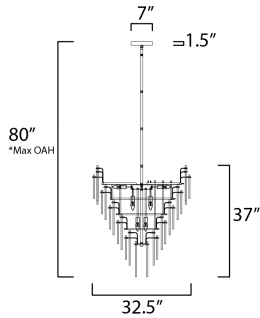

**PRODUCT DESCRIPTION**

Hand-formed glass petals of Clear and Champagne-tint suspend from a tiered frame of gold and accented with petals of solid metal finished in Gold Leaf. Numerous candelabra sockets are strategically placed within the fixture to create glimmer and elegance to this majestic collection.

**ADDITIONAL**

OPERATING TEMPERATURE:  
-20°C (-4°F), 40°C (104°F)

**MEASUREMENTS**

DIMENSION : 32.5" L x 32.5" W x 37" H  
 MAX OAH : 80" OAH  
 CANOPY : 7" W x 1.5" H x 7" L  
 HANGING WEIGHT : 119.9 lb

**LAMPING**

INPUT VOLTAGE : 120V  
 BULB : 21 x 40W Incandescent E12 Candelabra , 840W Total  
 BULB INCLUDED : (Not Included)  
 DIMMABLE : Yes

\*max overall height

Always consult a qualified electrician before installing any lighting product.