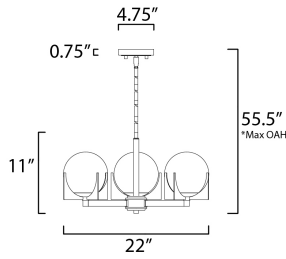

*max overall height

MEASUREMENTS

- DIMENSION : 22" L x 22" W x 11" H
- MAX OAH : 55" OAH
- CANOPY : 4.75" W x 0.75" H x 4.75" L
- HANGING WEIGHT : 5.73 lb

LAMPING

- INPUT VOLTAGE : 120V
- BULB : 3 x 40W Incandescent E12 Candelabra , 120W Total
- BULB INCLUDED : (Not Included)