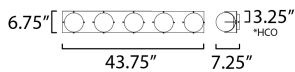

LAMPING

INPUT VOLTAGE : 120V
BULB : 5 x 40W Incandescent E12 Candelabra , 200W Total
BULB INCLUDED : (Not Included)
LIGHTING_DIRECTION : Omni