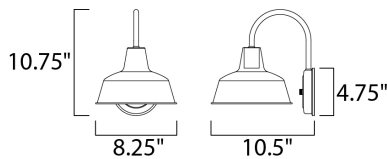

MEASUREMENTS

DIMENSION : 8.25" W x 10.75" H x 10.5" Ext
 BACK PLATE : 4.75" W x 4.75" H x 8" HCO
 HANGING WEIGHT : 1.54 lb

LAMPING

INPUT VOLTAGE : 120V
 BULB : 1 x 60W Incandescent E26 Medium , 60W Total
 BULB INCLUDED : (Not Included)
 DIMMABLE : Yes
 LIGHTING_DIRECTION : Down