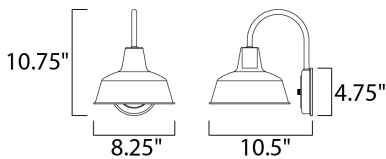

MEASUREMENTS

DIMENSION : 8.25" W x 10.75" H x 10.5" Ext
 BACK PLATE : 4.75" W x 4.75" H x 8" HCO
 HANGING WEIGHT : 1.54 lb

LAMPING

INPUT VOLTAGE : 120V
 BULB : 1 x 60W Incandescent E26 Medium , 60W Total
 BULB INCLUDED : (Not Included)
 DIMMABLE : Yes
 LIGHTING_DIRECTION : Down