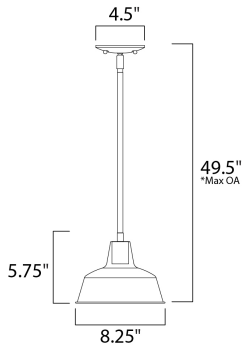

\*max overall height

**MEASUREMENTS**

- DIMENSION : 8.25" L x 8.25" W x 5.75" H
- MAX OAH : 49.5" OAH
- CANOPY : 4.5" W x 0.75" H x 4.5" L
- HANGING WEIGHT : 2.2 lb

**LAMPING**

- INPUT VOLTAGE : 120V
- LUMENS : 0 Rated
- BULB : 1 x 60W Incandescent E26 Medium , 60W Total
- BULB INCLUDED : (Not Included)
- DIMMABLE : Yes
- LIGHTING\_DIRECTION : Down