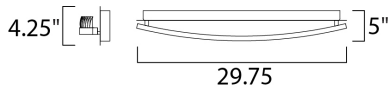

PRODUCT DESCRIPTION

Rectangular Beveled Crystals are suspended from a channel of Polished Chrome. The crystal sparkles and shimmers when illuminated by the LED source encased in the channel. This contemporary will add elegance to a wide variety of room decors.

MEASUREMENTS

DIMENSION : 29.75" L x 5.5" W x 4.25" H x 5" Ext
 BACK PLATE : 29.75" W x 4.75" H x 2.25" HCO
 HANGING WEIGHT : 6.17 lb

LAMPING

INPUT VOLTAGE : 120V
 LUMENS : 1,120 Rated (800 Del.)
 BULB : 1 x 16W LED PCB Integrated , 16W Total
 BULB INCLUDED : (Integrated)
 DIMMABLE : Triac CL
 CRI : 80+ CRI
 COLOR_TEMP : 3000K
 LIGHTING_DIRECTION : Down