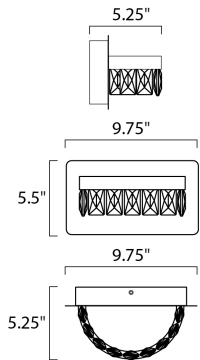

PRODUCT DESCRIPTION

Rectangular Beveled Crystals are suspended from a channel of Polished Chrome. The crystal sparkles and shimmers when illuminated by the LED source encased in the channel. This contemporary will add elegance to a wide variety of room decors.

MEASUREMENTS

DIMENSION : 9.75" W x 5.5" H x 5.25" Ext
 MAX OAH : 8.25" W x 4.75" H
 HANGING WEIGHT : 2.64 lb

LAMPING

INPUT VOLTAGE : 120V
 LUMENS : 800 Rated (390 Del.)
 BULB : 1 x 11.6W LED PCB Integrated , 12W Total
 BULB INCLUDED : (Integrated)
 DIMMABLE : Triac CL
 CRI : 90+ CRI
 COLOR_TEMP : 3000K
 LIGHTING_DIRECTION : Down