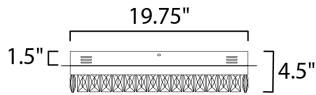

LAMPING

INPUT VOLTAGE : 120V
LUMENS : 2,900 Rated (2,050 Del.)
BULB : 1 x 42W LED PCB Integrated , 42W Total
BULB INCLUDED : (Integrated)
DIMMABLE : Triac CL
CRI : 90+ CRI
COLOR_TEMP : 3000K