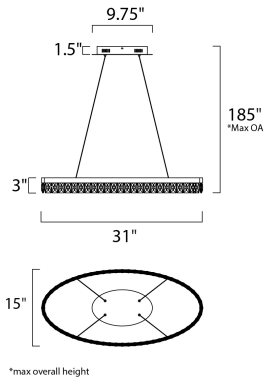

**MEASUREMENTS**

DIMENSION : 31" L x 15" W x 3" H  
 MAX OAH : 185" OAH  
 CANOPY : 5.25" W x 1.75" H x 9.75" L  
 HANGING WEIGHT : 7.94 lb

**LAMPING**

INPUT VOLTAGE : 120V  
 LUMENS : 2,900 Rated (2,000 Del.)  
 BULB : 1 x 42W LED PCB Integrated , 42W Total  
 BULB INCLUDED : (Integrated)  
 DIMMABLE : Triac CL  
 CRI : 90+ CRI  
 COLOR\_TEMP : 3000K