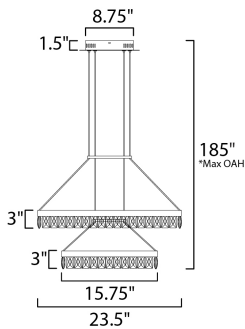

PRODUCT DESCRIPTION

Rectangular Beveled Crystals are suspended from a channel of Polished Chrome. The crystal sparkles and shimmers when illuminated by the LED source encased in the channel. This contemporary will add elegance to a wide variety of room decors.

MEASUREMENTS

DIMENSION : 23.5" W x 3" H
 MAX OAH : 185" OAH
 CANOPY : 8.75" W x 1.5" H x 8.75" L
 HANGING WEIGHT : 13.2 lb

LAMPING

INPUT VOLTAGE : 120V
 LUMENS : 3,000 Rated (2,555 Del.)
 BULB : 1 x 44W LED PCB Integrated , 44W Total
 BULB INCLUDED : (Integrated)
 DIMMABLE : Triac CL
 CRI : 90+ CRI
 COLOR_TEMP : 3000K