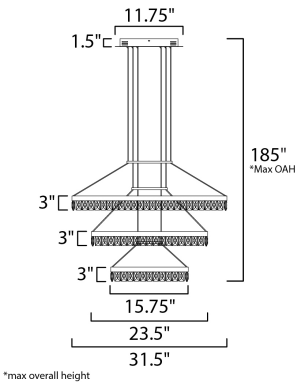

LAMPING

INPUT VOLTAGE : 120V
LUMENS : 6,500 Rated (4,900 Del.)
BULB : 1 x 95.5W LED PCB Integrated , 96W Total
BULB INCLUDED : (Integrated)
DIMMABLE : Triac CL
CRI : 90+ CRI
COLOR_TEMP : 3000K