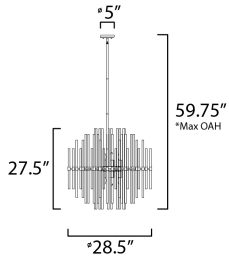

**PRODUCT DESCRIPTION**

The composition of Clear glass rods are elegantly supported by thin radial arms of different length in a collection that is truly Divine. Finished in Polished Nickel, the simplicity of this design delivers a crisp lighting fixture that works in a multitude of interior genres from contemporary to traditional.

\*max overall height

**MEASUREMENTS**

- DIMENSION : 28.5" L x 28.5" W x 27.5" H
- MAX OAH : 60.5" OAH
- CANOPY : 5" W x 0.75" H x 5" L
- HANGING WEIGHT : 26.4 lb

**LAMPING**

- INPUT VOLTAGE : 120V
- BULB : 8 x 60W Incandescent E12 Candelabra , 480W Total
- BULB INCLUDED : (Not Included)