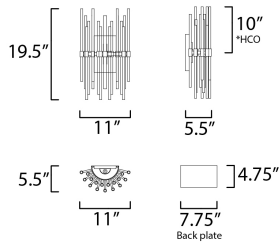

PRODUCT DESCRIPTION

The composition of Clear glass rods are elegantly supported by thin radial arms of different length in a collection that is truly Divine. Finished in Polished Nickel, the simplicity of this design delivers a crisp lighting fixture that works in a multitude of interior genres from contemporary to traditional.