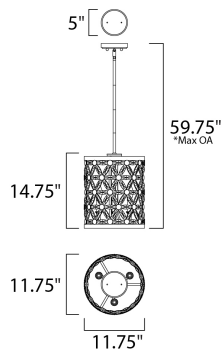

PRODUCT DESCRIPTION

Petals of Beveled Crystal create a brilliant display housed in a Polished Nickel frame. This elegant collection spans many design genres from modern to traditional and will enhance a wide variety of room decor.

*max overall height

MEASUREMENTS

- DIMENSION : 11.75" L x 11.75" W x 14.75" H
- MAX OAH : 59.75" OAH
- CANOPY : 5" W x 1" H x 5" L
- HANGING WEIGHT : 13.73 lb
- WIRE LENGTH : 120"

LAMPING

- INPUT VOLTAGE : 120V
- BULB : 3 x 60W Incandescent E12 Candelabra , 180W Total
- BULB INCLUDED : (Not Included)
- DIMMABLE : Yes