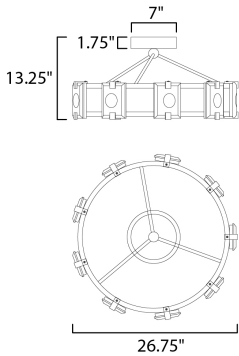

**MEASUREMENTS**

DIMENSION : 26.75" L x 26.75" W x 13.25" H  
 CANOPY : 7" W x 1.75" H x 7" L  
 HANGING WEIGHT : 22.8 lb

**LAMPING**

INPUT VOLTAGE : 110-277V  
 LUMENS : 3,535 Rated (2,430 Del.)  
 BULB : 9 x 6W LED PCB Integrated , 54W Total  
 BULB INCLUDED : (Integrated)  
 DIMMABLE : Triac CL  
 CRI : 90 CRI  
 COLOR\_TEMP : 3000K