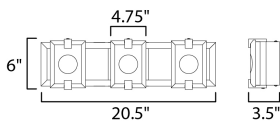

MEASUREMENTS

DIMENSION : 20.5" L 6" H x 3.5" Ext
 BACK PLATE : 4.75" W x 5" H x 3" HCO
 HANGING WEIGHT : 6.88 lb

LAMPING

INPUT VOLTAGE : 120V
 LUMENS : 1,295 Rated (1,250 Del.)
 BULB : 3 x 6W LED PCB Integrated , 18W Total
 BULB INCLUDED : (Integrated)
 DIMMABLE : Triac CL
 CRI : 90 CRI
 COLOR_TEMP : 3000K