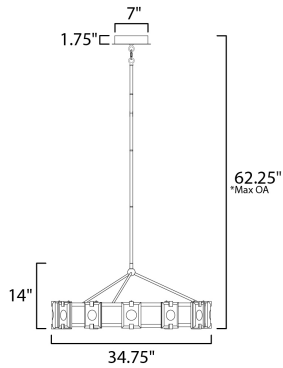

**MEASUREMENTS**

DIMENSION : 34.75" L x 34.75" W x 14" H  
 MAX OAH : 62.25" OAH  
 CANOPY : 7" W x 1.75" H x 7" L  
 HANGING WEIGHT : 29.39 lb

**LAMPING**

INPUT VOLTAGE : 110-277V  
 LUMENS : 4,060 Rated (2,830 Del.)  
 BULB : 12 x 6W LED PCB Integrated , 72W Total  
 BULB INCLUDED : (Integrated)  
 DIMMABLE : Triac CL  
 CRI : 90 CRI  
 COLOR\_TEMP : 3000K