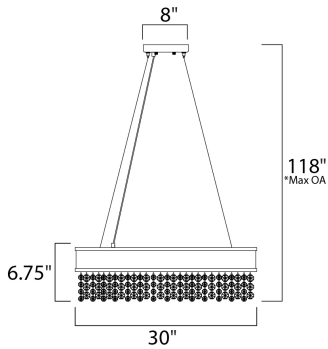

PRODUCT DESCRIPTION

A sea of crystal strands suspend from within drums of steel which are finished in your choice of Bronze with Scotch crystal or Polished Chrome with Mirror Smoke crystal. Hidden inside the drum is a powerful dimmable LED source which has the crystals dancing in the night without any glare in your eyes.

*max overall height

MEASUREMENTS

DIMENSION : 30" L x 30" W x 6.75" H
 MAX OAH : 118" OAH
 CANOPY : 8" W x 1.75" H x 8" L
 HANGING WEIGHT : 50.33 lb

LAMPING

INPUT VOLTAGE : 120V
 LUMENS : 4,310 Rated
 BULB : 22 x 3W LED PCB Integrated , 66W Total
 BULB INCLUDED : (Integrated)
 DIMMABLE : Triac CL
 CRI : 80+ CRI
 COLOR_TEMP : 3000K