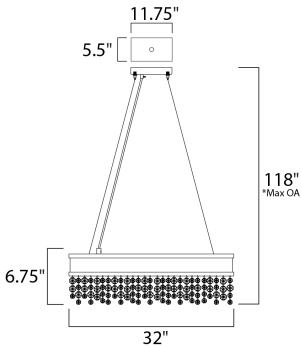

\*max overall height

**MEASUREMENTS**

DIMENSION : 32" L x 12" W x 6.75" H  
 MAX OAH : 118" OAH  
 CANOPY : 5.5" W x 1.75" H x 11.75" L  
 HANGING WEIGHT : 32.38 lb

**LAMPING**

INPUT VOLTAGE : 120V  
 LUMENS : 4,310 Rated  
 BULB : 22 x 3W LED PCB Integrated , 66W Total  
 BULB INCLUDED : (Integrated)  
 DIMMABLE : Triac CL  
 CRI : 80+ CRI  
 COLOR\_TEMP : 3000K