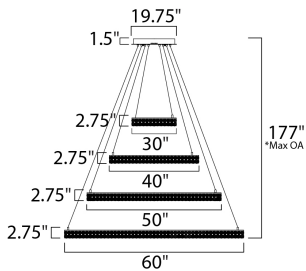

*max overall height of fixture

MEASUREMENTS

- DIMENSION : 60" L x 60" W x 2.75" H
- MAX OAH : 177" OAH
- CANOPY : 19.75" W x 1.5" H x 19.75" L
- HANGING WEIGHT : 67.76 lb

LAMPING

- INPUT VOLTAGE : 120V
- LUMENS : 8,358 Rated
- BULB : 1 x 119.4W LED PCB Integrated , 119W Total
- BULB INCLUDED : (Integrated)
- DIMMABLE : Triac CL
- CRI : 80+ CRI
- COLOR_TEMP : 3000K