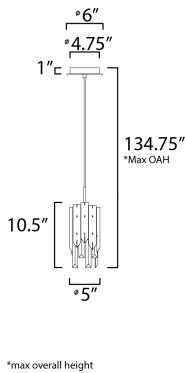

MEASUREMENTS

DIMENSION : 6" L x 6" W x 10.5" H
 MAX OAH : 130.5" OAH
 CANOPY : 4.75" W x 1" H x 4.75" L
 HANGING WEIGHT : 3.3 lb

LAMPING

INPUT VOLTAGE : 120V
 LUMENS : 450 Rated (430 Del.)
 BULB : 1 x 7W LED GU10 , 7W Total
 BULB INCLUDED : (Included)
 DIMMABLE : Y
 CRI : 90 CRI
 COLOR_TEMP : 3000K