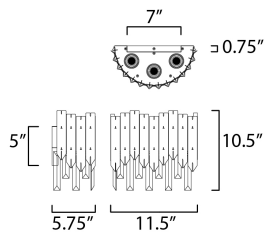

PRODUCT DESCRIPTION

An exquisite collection featuring V-shaped stainless panels that trace a drum shade along cascading rows of Beveled Crystal prisms. The crystal shimmers under the light of replaceable LED reflector lamps. This updated crystal design will be at home in anywhere from traditional to contemporary settings.

MEASUREMENTS

DIMENSION : 10.5" L x 11.45" W x 10.5" H x 5.75" Ext
 MAX OAH : 5" W x 0.75" H
 HANGING WEIGHT : 4.18 lb

LAMPING

INPUT VOLTAGE : 120V
 LUMENS : 1,350 Rated (1,250 Del.)
 BULB : 3 x 7W LED GU10 , 21W Total
 BULB INCLUDED : (Included)
 DIMMABLE : Y
 CRI : 90 CRI
 COLOR_TEMP : 3000K
 LIGHTING_DIRECTION : Indirect