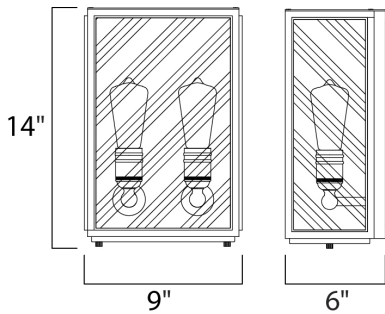

MEASUREMENTS

DIMENSION : 9" W x 14" H x 6" Ext
 BACK PLATE : 8.25" W x 12.75" H x 7" HCO
 HANGING WEIGHT : 7.92 lb

LAMPING

INPUT VOLTAGE : 120V
 LUMENS : 0 Rated
 BULB : 2 x 60W Incandescent E26 Medium , 120W Total
 BULB INCLUDED : (Not Included)
 DIMMABLE : Yes