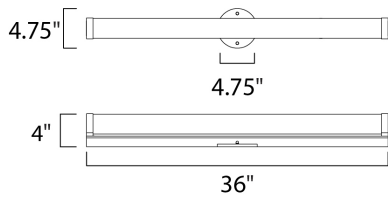

**PRODUCT DESCRIPTION**

Polar features a minimalistic design for bath vanity in Polished Chrome that complements a wide variety of styles. The 3000k LED light source is diffused softly through a frosted acrylic diffuser.

**MEASUREMENTS**

DIMENSION : 36" W x 4.75" H x 4" Ext  
 BACK PLATE : 4.75" W  
 HANGING WEIGHT : 4.85 lb

**LAMPING**

INPUT VOLTAGE : 120V  
 LUMENS : 3,600 Rated  
 BULB : 1 x 36W LED PCB Integrated , 36W Total  
 BULB INCLUDED : (Integrated)  
 DIMMABLE : Triac CL  
 CRI : 90+ CRI  
 COLOR\_TEMP : 3000K