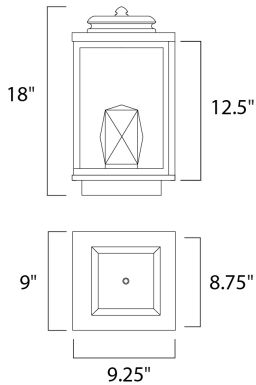

ADDITIONAL

INSTALL UP/DOWN: Up
OPERATING TEMPERATURE:
-20°C (-4°F), 40°C (104°F)

MEASUREMENTS

DIMENSION : 9" W x 18" H x 9.25" Ext
BACK PLATE : 8.75" W x 12.5" H x 7" HCO
HANGING WEIGHT : 20.3 lb

LAMPING

INPUT VOLTAGE : 120V
LUMENS : 1,190 Rated
BULB : 2 x 8.5W LED PCB Integrated , 17W Total
BULB INCLUDED : (Integrated)
DIMMABLE : No
CRI : 90+ CRI
COLOR_TEMP : 3000K
LIGHTING_DIRECTION : Up/Down