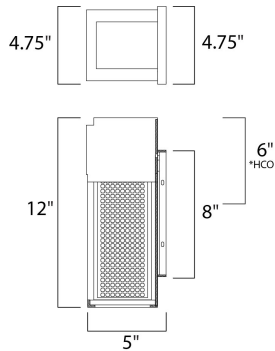

PRODUCT DESCRIPTION

A open air frame of cast aluminum surrounds a stainless steel mesh diffuser which creates an unusual lighting effect as the LED light illuminates the inside. Finished in either Galaxy Black with a polished Stainless Steel mesh or Galaxy Bronze with Rose Gold, this transitional design looks great in a large variety of home designs.