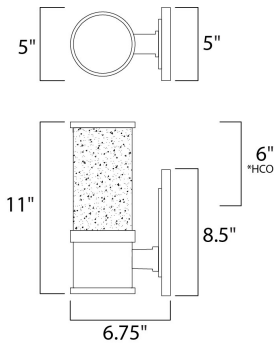

PRODUCT DESCRIPTION

A solid column of clear Bubble Glass is supported by a cast aluminum base in your choice of brushed Aluminum or Galaxy Black. With both up and down lights, this fixture is a visual statement and a very functional light source.