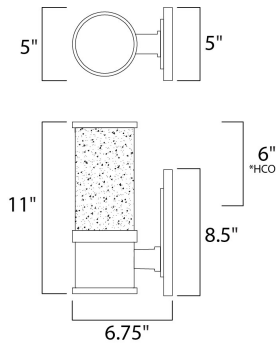

PRODUCT DESCRIPTION

A solid column of clear Bubble Glass is supported by a cast aluminum base in your choice of brushed Aluminum or Galaxy Black. With both up and down lights, this fixture is a visual statement and a very functional light source.