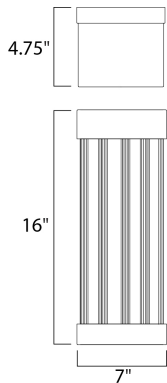

MEASUREMENTS

DIMENSION : 7" W x 16" H x 4.75" Ext
 BACK PLATE : 7" W x 16" H x 8" HCO
 HANGING WEIGHT : 11.66 lb

LAMPING

INPUT VOLTAGE : 120V
 LUMENS : 960 Rated
 BULB : 1 x 12W LED AC Integrated , 12W Total
 BULB INCLUDED : (Integrated)
 DIMMABLE : Yes
 CRI : 90+ CRI
 COLOR_TEMP : 3000K
 LIGHTING_DIRECTION : Down