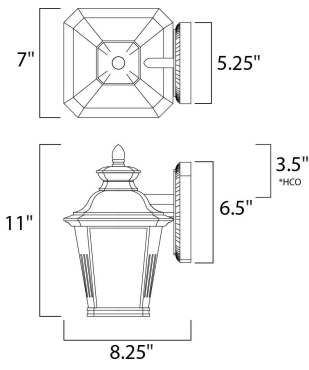

PRODUCT DESCRIPTION