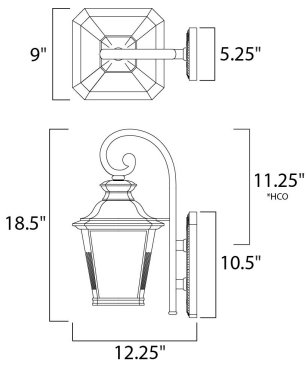

PRODUCT DESCRIPTION