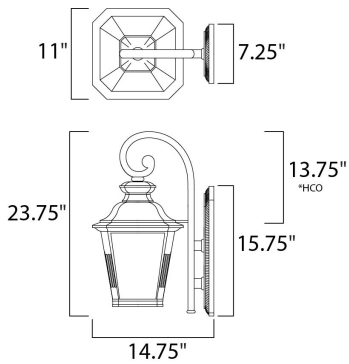

PRODUCT DESCRIPTION