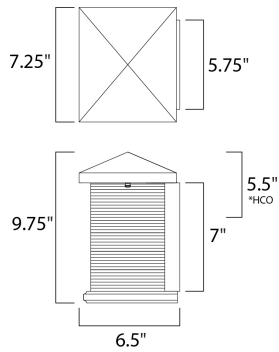

PRODUCT DESCRIPTION