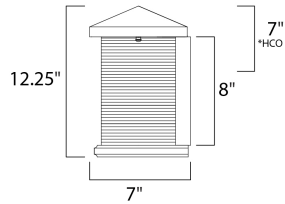

PRODUCT DESCRIPTION