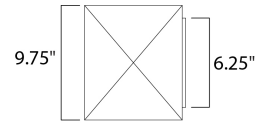

PRODUCT DESCRIPTION