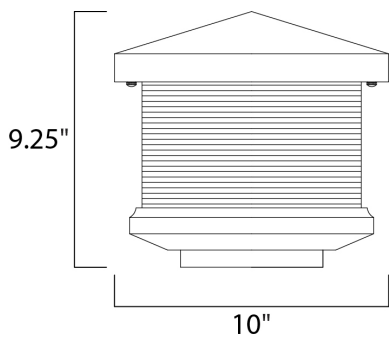

**PRODUCT DESCRIPTION**

**MEASUREMENTS**

DIMENSION : 10" L x 10" W x 9.25" H  
 HANGING WEIGHT : 9.9 lb

**LAMPING**

INPUT VOLTAGE : 120V  
 LUMENS : 960 Rated  
 BULB : 1 x 12W LED AC Integrated , 12W Total  
 BULB INCLUDED : (Integrated)  
 DIMMABLE : Triac CL  
 CRI : 90+ CRI  
 COLOR\_TEMP : 3000K  
 LIGHTING\_DIRECTION : Down