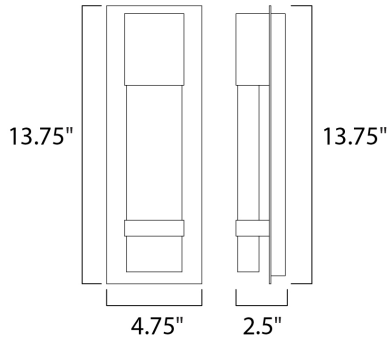

MEASUREMENTS

- DIMENSION : 4.75" W x 13.75" H x 2.5" Ext
- BACK PLATE : 4.75" W x 13.75" H x 6.5" HCO
- HANGING WEIGHT : 3.81 lb

LAMPING

- INPUT VOLTAGE : 120V
- LUMENS : 450 Rated (400 Del.)
- BULB : 1 x 9W LED PCB Integrated , 9W Total
- BULB INCLUDED : (Integrated)
- DIMMABLE : No
- CRI : 90+ CRI
- COLOR_TEMP : 3000K