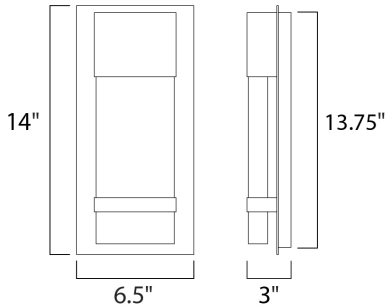

MEASUREMENTS

DIMENSION : 6.5" W x 13.75" H x 2.5" Ext
 BACK PLATE : 6.5" W x 13.75" H x 6.5" HCO
 HANGING WEIGHT : 4.13 lb

LAMPING

INPUT VOLTAGE : 120V
 LUMENS : 600 Rated (550 Del.)
 BULB : 1 x 12W LED PCB Integrated , 12W Total
 BULB INCLUDED : (Integrated)
 DIMMABLE : No
 CRI : 90+ CRI
 COLOR_TEMP : 3000K