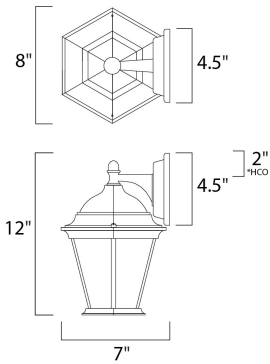

PRODUCT DESCRIPTION