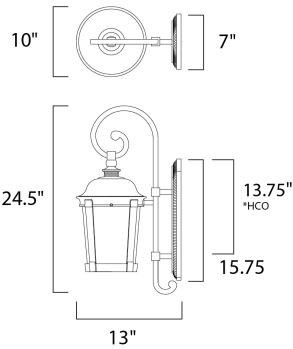

PRODUCT DESCRIPTION