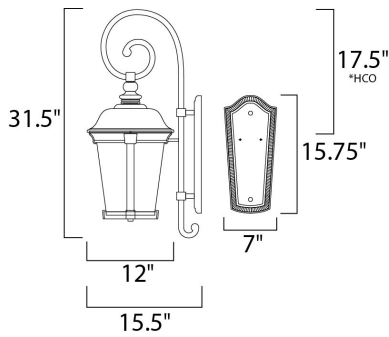

PRODUCT DESCRIPTION