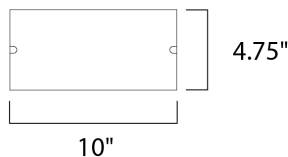

MEASUREMENTS

DIMENSION : 10" W x 4.75" H x 5.25" Ext
 BACK PLATE : 3.75" W x 3.75" H x 2.5" HCO
 HANGING WEIGHT : 2.38 lb

LAMPING

INPUT VOLTAGE : 120V
 LUMENS : 1,355 Rated
 BULB : 1 x 12W LED E26 Medium , 12W Total
 BULB INCLUDED : (Included)
 DIMMABLE : Triac CL
 CRI : 90+ CRI
 COLOR_TEMP : 3000K