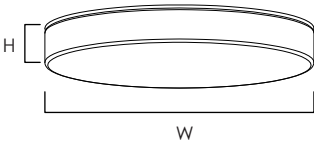

# TRIM | FLUSH MOUNT

57660 | 57662 | 57663 | 57664

- Die Cast Aluminum
- Size options between 5", 7", 9", and 11"
- Ultra-thin 1/2" height with less than 1/4" trim
- Available in 3000k (Made-to-order Color Temperatures available)
- Suitable for Closets according to NEC Section 410.8 & 410.16
- Available in White (WT), Black (BK), Polished Chrome (PC) and Satin Nickel (SN)
- Dimmable with Triac and ELV Dimmers
- Easy to install: fits in 3-0 and 4-0 Outlet Box (pancake and mud ring acceptable)
- Pendant light accessory available (sold separately)
- Suitable for Wet Location, for use on ceilings outdoor and above showers
- ETL/cETL IP65

### MEASUREMENTS

MODEL	DIMENSION	CANOPY	WIRE LENGTH
57660	5"W x 0.75"H x 5"L	5"W x 0.75"H x 5"L	8"L
57662	7"W x 0.75"H x 7"L	7"W x 0.75"H x 7"L	8"L
57663	9"W x 0.75"H x 9"L	9"W x 0.75"H x 9"L	8"L
57664	11"W x 0.75"H x 11"L	11"W x 0.75"H x 11"L	8"L
57600	2.25"W x 10.75"H x 2.25"L, 120"OAH	5"W x 0.25"H x 5"L	120"L